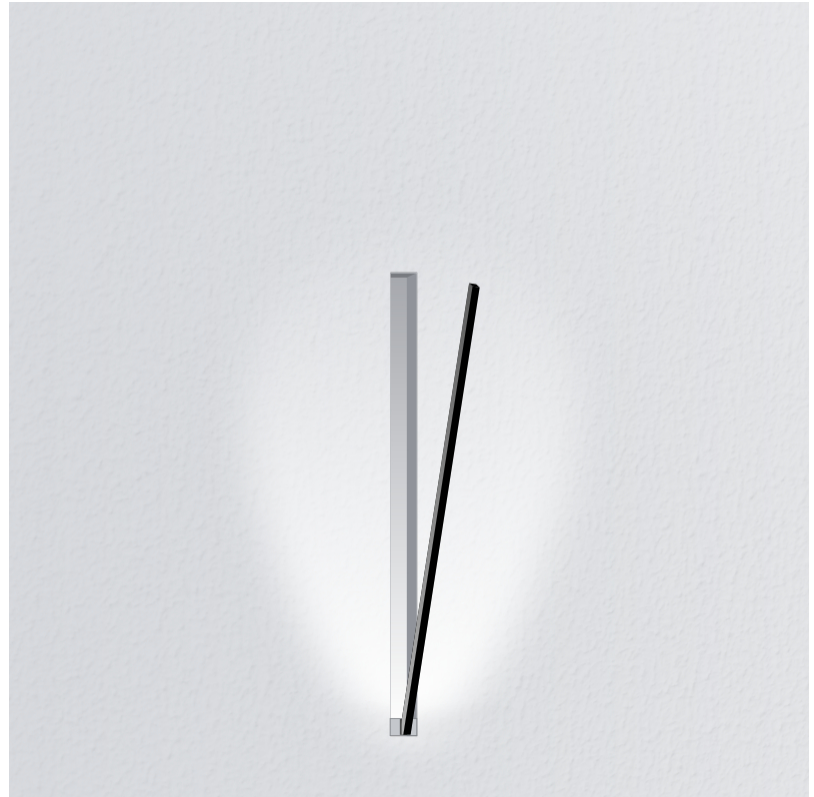

SPILLO 1 ROD RECESSED

D46007- -

base number
Color   Finish
Temperature   Options

1. To build a product code in our configurator select the specify button on the base model # product page
2. To build a manual product code on this datasheet choose from the options listed below in blue font and add the suffix to the base model #

GENERAL

Series: Spillo
Subseries: Spillo 1 Rod
Brand: Icone
Division: Design
Mounting Type: Recessed
Mounting Location: Wall
Subcategory: Ambient

PHYSICAL

Shape: Rectangle
Width (mm): 33
Width (in): 1 ⁵/₁₆
Height (mm): 526
Height (in): 20 ¹¹/₁₆
Min. Recessing Depth (mm): 30
Min. Recessing Depth (in): 1 ³/₁₆
Light Distribution: Adjustable
[Fixture Finish: WHI / BLK / CHR / BGD](#)
Fixture Material: Brass

ELECTRICAL

Lamp Type: LED
Total Output Wattage (W): 6.6
Dimming: 0-10V Dimming
Driver Included: No
Driver Location: Remote
Driver Type: Constant Voltage - 120 / 277Vac
Driver Class: Class 2
Input Voltage (V): 120 - 277
Output Voltage (V): 12
Upon Request: (Not included, see components) 0-10Vdc dimming / 277Vac

LED

[Color Temperature (°K): 2700 / 3000](#)
Nominal Lumen (lm): 550
CRI: >90 CRI
Lamp Life (hrs): 50000

OPTICAL

Adjustability: Tilt 120°

RATINGS AND CERTIFICATIONS

Certified By: Certified for North American Standards
IP rating: IP20

PROJECT
TYPE
SPECIFIER
QUANTITY
DATE