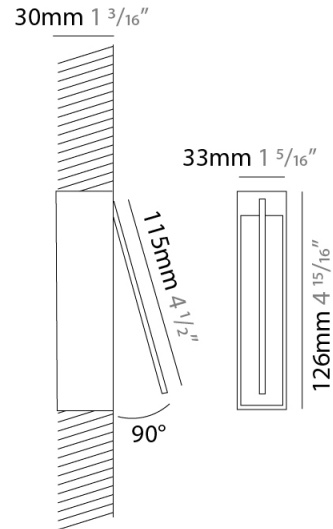

SPILLO 1 ROD RECESSED

D46003- -

base number   Color   Finish
Temperature   Options

1. To build a product code in our configurator select the specify button on the base model # product page
2. To build a manual product code on this datasheet choose from the options listed below in blue font and add the suffix to the base model #

GENERAL

Series: Spillo
Subseries: Spillo 1 Rod
Brand: Icone
Division: Design
Mounting Type: Recessed
Mounting Location: Wall
Subcategory: Ambient

PHYSICAL

Shape: Rectangle
Width (mm): 33
Width (in): 1 ⁵/₁₆
Height (mm): 126
Height (in): 4 ¹⁵/₁₆
Min. Recessing Depth (mm): 30
Min. Recessing Depth (in): 1 ³/₁₆
Light Distribution: Adjustable
[Fixture Finish: WHI / BLK / CHR / BGD](#)
Fixture Material: Brass

ELECTRICAL

Lamp Type: LED
Total Output Wattage (W): 1.32
Dimming: 0-10V Dimming
Driver Included: No
Driver Location: Remote
Driver Type: Constant Voltage - 120 / 277Vac
Driver Class: Class 2
Input Voltage (V): 120 - 277
Output Voltage (V): 12
Upon Request: (Not included, see components) 0-10Vdc dimming / 277Vac

LED

[Color Temperature (°K): 2700 / 3000](#)
Nominal Lumen (lm): 110
CRI: >90 CRI
Lamp Life (hrs): 50000

OPTICAL

Adjustability: Tilt 120°

RATINGS AND CERTIFICATIONS

Certified By: Certified for North American Standards
IP rating: IP20