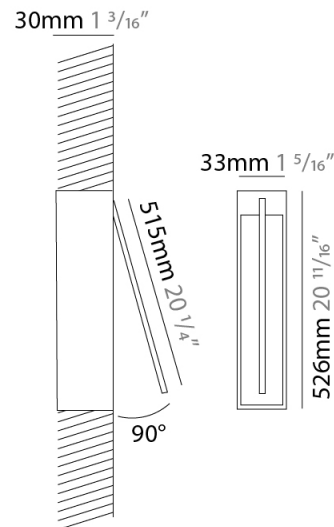

SPILLO 1 ROD RECESSED

D46007- -

base number
Color   Finish
Temperature   Options

1. To build a product code in our configurator select the specify button on the base model # product page
2. To build a manual product code on this datasheet choose from the options listed below in blue font and add the suffix to the base model #

GENERAL

Series: Spillo
Subseries: Spillo 1 Rod
Brand: Icone
Division: Design
Mounting Type: Recessed
Mounting Location: Wall
Subcategory: Ambient

PHYSICAL

Shape: Rectangle
Width (mm): 33
Width (in): 1 ⁵/₁₆
Height (mm): 526
Height (in): 20 ¹¹/₁₆
Min. Recessing Depth (mm): 30
Min. Recessing Depth (in): 1 ³/₁₆
Light Distribution: Adjustable
[Fixture Finish: WHI / BLK / CHR / BGD](#)
Fixture Material: Brass

ELECTRICAL

Lamp Type: LED
Total Output Wattage (W): 6.6
Dimming: 0-10V Dimming
Driver Included: No
Driver Location: Remote
Driver Type: Constant Voltage - 120 / 277Vac
Driver Class: Class 2
Input Voltage (V): 120 - 277
Output Voltage (V): 12
Upon Request: (Not included, see components) 0-10Vdc dimming / 277Vac

LED

[Color Temperature (°K): 2700 / 3000](#)
Nominal Lumen (lm): 550
CRI: >90 CRI
Lamp Life (hrs): 50000

OPTICAL

Adjustability: Tilt 120°

RATINGS AND CERTIFICATIONS

Certified By: Certified for North American Standards
IP rating: IP20

PROJECT
TYPE
SPECIFIER
QUANTITY
DATE