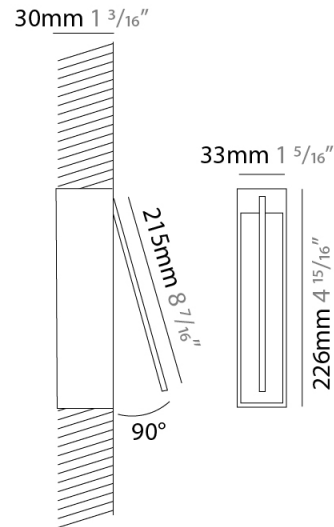

PROJECT
TYPE
SPECIFIER
QUANTITY
DATE

SPILLO 1 ROD RECESSED

D46004- -

base number
Color   Temperature   Finish   Options

1. To build a product code in our configurator select the specify button on the base model # product page
2. To build a manual product code on this datasheet choose from the options listed below in blue font and add the suffix to the base model #

GENERAL

Series: Spillo
Subseries: Spillo 1 Rod
Brand: Icone
Division: Design
Mounting Type: Recessed
Mounting Location: Wall
Subcategory: Ambient

PHYSICAL

Shape: Rectangle
Width (mm): 33
Width (in): 1 5/16
Height (mm): 226
Height (in): 8 7/8
Min. Recessing Depth (mm): 30
Min. Recessing Depth (in): 1 3/16
Light Distribution: Adjustable
Fixture Finish: WHI / BLK / CHR / BGD
Fixture Material: Brass

ELECTRICAL

Lamp Type: LED
Total Output Wattage (W): 2.64
Dimming: 0-10V Dimming
Driver Included: No
Driver Location: Remote
Driver Type: Constant Voltage - 120 / 277Vac
Driver Class: Class 2
Input Voltage (V): 120 - 277
Output Voltage (V): 12
Upon Request: (Not included, see components) 0-10Vdc dimming / 277Vac

LED

Color Temperature (°K): 2700 / 3000
Nominal Lumen (lm): 220
CRI: >90 CRI
Lamp Life (hrs): 50000

OPTICAL

Adjustability: Tilt 120°

RATINGS AND CERTIFICATIONS

Certified By: Certified for North American Standards
IP rating: IP20